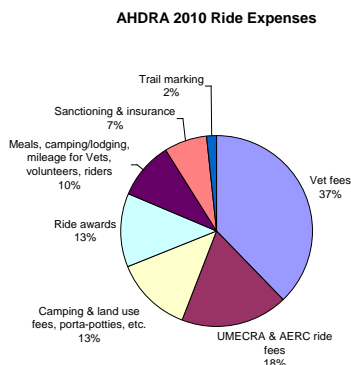

## RIDE FEES, RIDE MANAGERS AND RIDERS

Well, the UMECRA ride season is well underway! And, more importantly, it is progressing with some brand new riders as well as riders in just their second or third year. At the wonderful UMECRA convention this past January, it was grand to see among the attendees not only some of these new riders, but also some returning “second generation” riders who competed as children with their families, but now are in a position to re-enter the world of UMECRA riding, having finished their education and able to settle into a place to live with their own family and return to horseback riding.

These new riders make us recall our initial years in UMECRA, and our wonderment about who is putting on these rides and why. We thought it might be of interest to new riders to learn more about ride managers and the management of the rides.

There are several bits of information that new riders should be aware of:

- UMECRA rides don't always make money

Some rides have lost money--not only in the hundreds, but sometimes even over a thousand dollars. Often, the turn-out for a ride is the critical factor. This is why the scheduling of rides is so important to a ride manager and why we spend so much time at the annual meeting making sure the schedule is fair and balanced – not too many rides, too close together on the same weekend.

- Putting on a ride is not cheap

Taking the four UMECRA rides sponsored by the Arabian Horse Distance Riding Association (AHDRA) in 2010, for instance, the ride expenses totaled about \$21,000, or about \$5,240 per ride. So to help illustrate where your ride fees go, here are the expenses for last year's AHDRA rides: